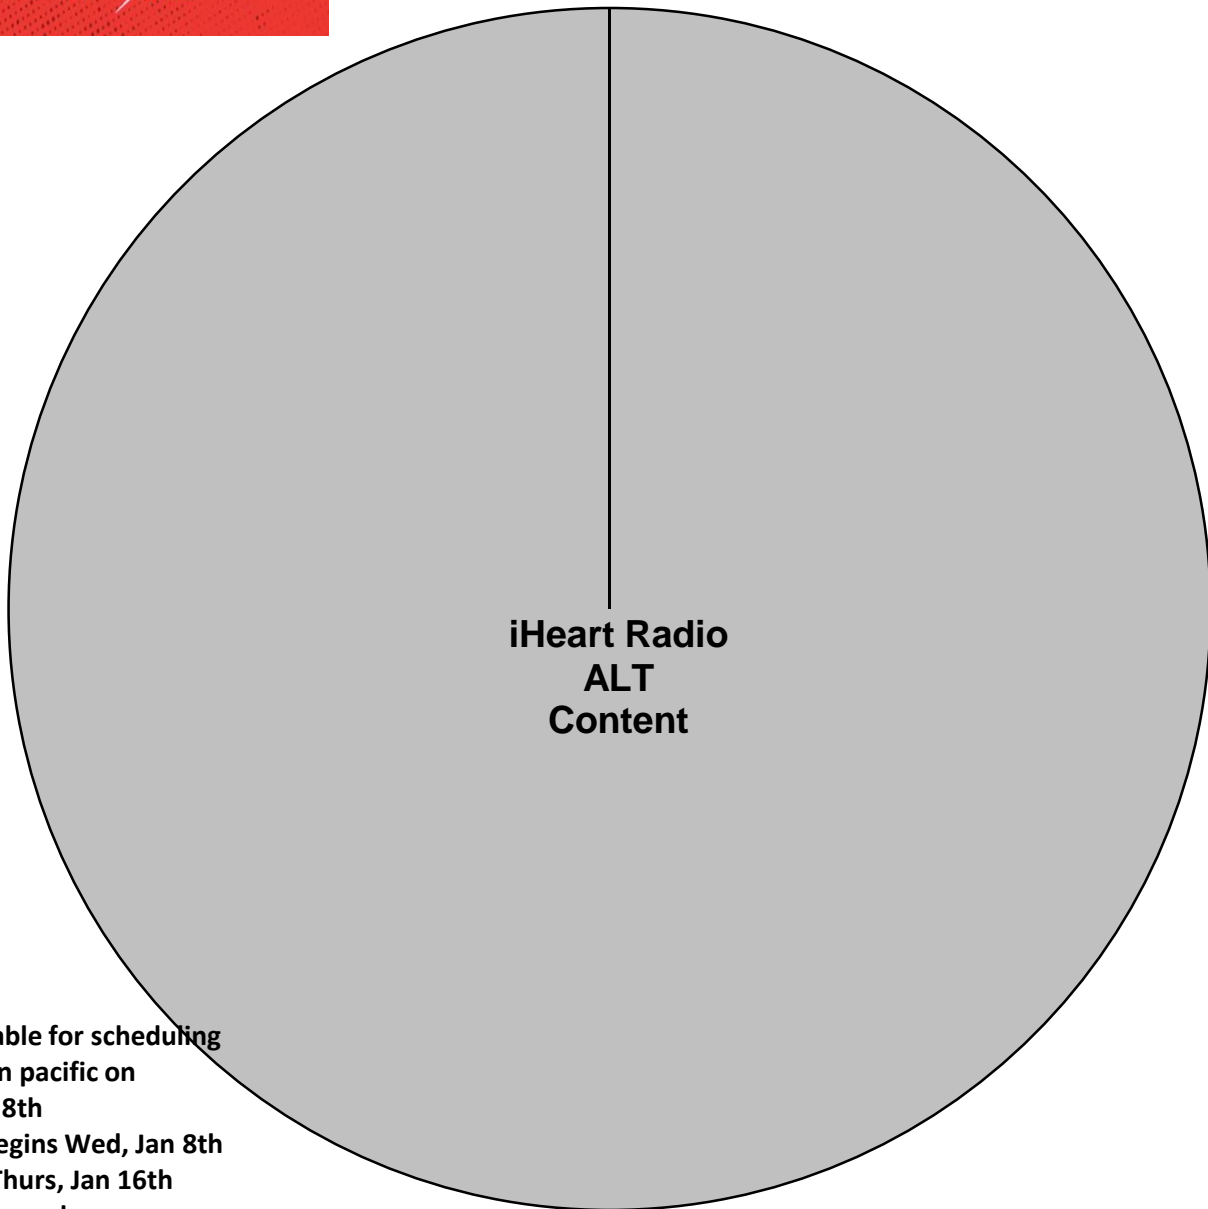

iHeartRadio ALTer Ego

XDS Program: iHeart ALT

PID 1070, PGM 96

Effective Date: January 18th, 2020

Premiere XDS PRO4-P Satellite

10:30 PM - 4:00 AM Eastern

9:30 PM - 3:00 AM Central

8:30 PM - 2:00 AM Mountain

7:30 PM - 1:00 AM Pacific

Hour 4 of 6

IHID
00:00

floats as close to the top as practical

iHeart Radio
ALT
Content

PID available for scheduling
after noon pacific on
Wed, Jan 8th

Testing begins Wed, Jan 8th
through Thurs, Jan 16th
with audio and cues

All Liners Float

Minimum 3 Liners Per Hour

All Liners and IDs Dry

All Liners and IDs 5 seconds in length

XDS Relays:

IHSOS – Start of Show (1st Hour Only)

IHID - Legal ID

IHLINER - Local Liner (will float once concert begins)